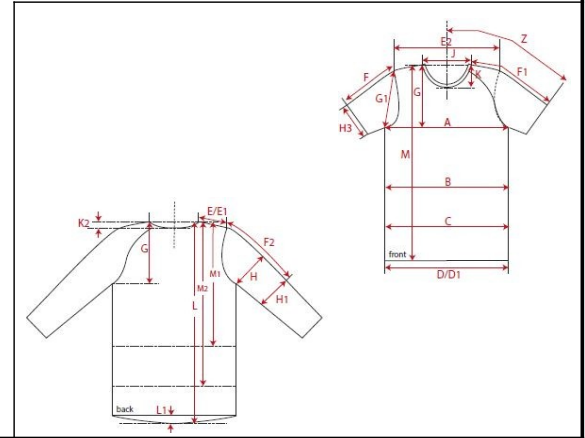

Fertigmaße in cm für Größe measurements in cm for size	CODE	TOLERANCE (+/-)	XS	IS	S	IS	M	IS	L	IS	XL	IS	XXL	IS	3XL	IS	4XL	IS	5XL	IS	6XL	IS	
back length from HSP	L2	1			81.00		83.00		85.00		87.00		89.00										
1/2 chest width	A	1			49.00		52.00		55.00		58.00		61.00										
shoulder to shoulder	E2	1			45.00		48.00		51.00		54.00		57.00										
sleeve length from HSP (set in)	F1	1			65.00		66.00		67.00		68.00		69.00										